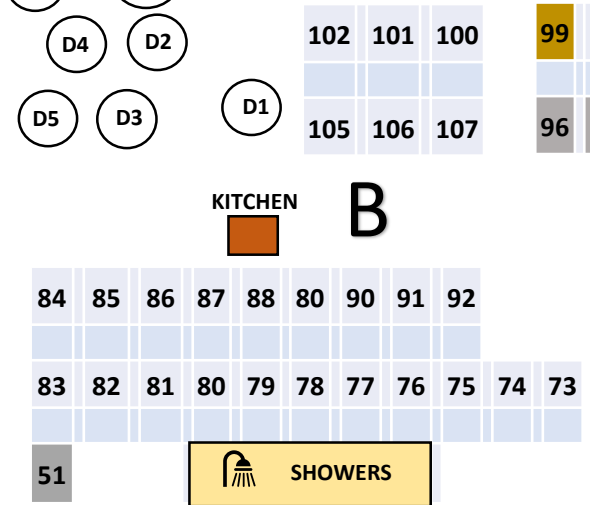

MAGALIESBURG

R24

RUSTENBURG

GRAVEL ROAD

PRIVATE ROAD

- ★ TENT STANDS ONLY
- ★ PAVED SHADED CARAVAN STANDS
- ★ PAVED SHADED TENT STANDS
- ★ DOUBLE STAND

AASVOELKRANS RESORT & PREDATOR PARK
 OFFICE 014 577 2404 / 2551
 CELL 071 682 8897 / 071 689 4817
www.aasvoelkransresort.co.za