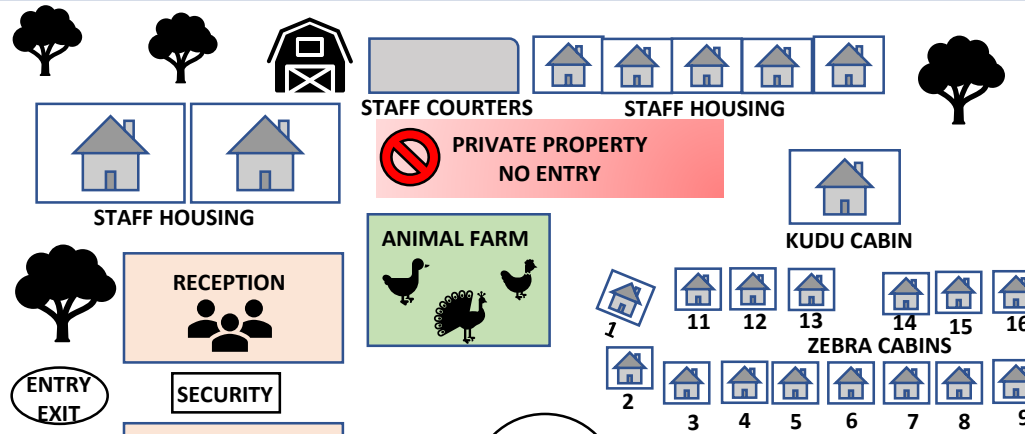

MAGALIESBURG

R24

RUSTENBURG

GRAVEL ROAD

PRIVATE ROAD

- ★ TENT STANDS ONLY
- ★ PAVED SHADED CARAVAN STANDS
- ★ PAVED SHADED TENT STANDS
- ★ DOUBLE STAND

AASVOELKRANS RESORT & PREDATOR PARK
 OFFICE 014 577 2404 / 2551
 CELL 071 682 8897 / 071 689 4817
www.aasvoelkransresort.co.za