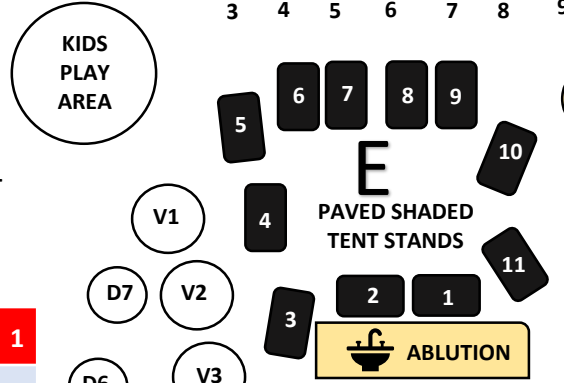

MAGALIESBURG

R24

RUSTENBURG

GRAVEL ROAD

PRIVATE ROAD

- ★ TENT STANDS ONLY
- ★ PAVED SHADED CARAVAN STANDS
- ★ PAVED SHADED TENT STANDS
- ★ DOUBLE STAND

AASVOELKRANS RESORT & PREDATOR PARK
 OFFICE 014 577 2404 / 2551
 CELL 071 682 8897 / 071 689 4817
www.aasvoelkransresort.co.za